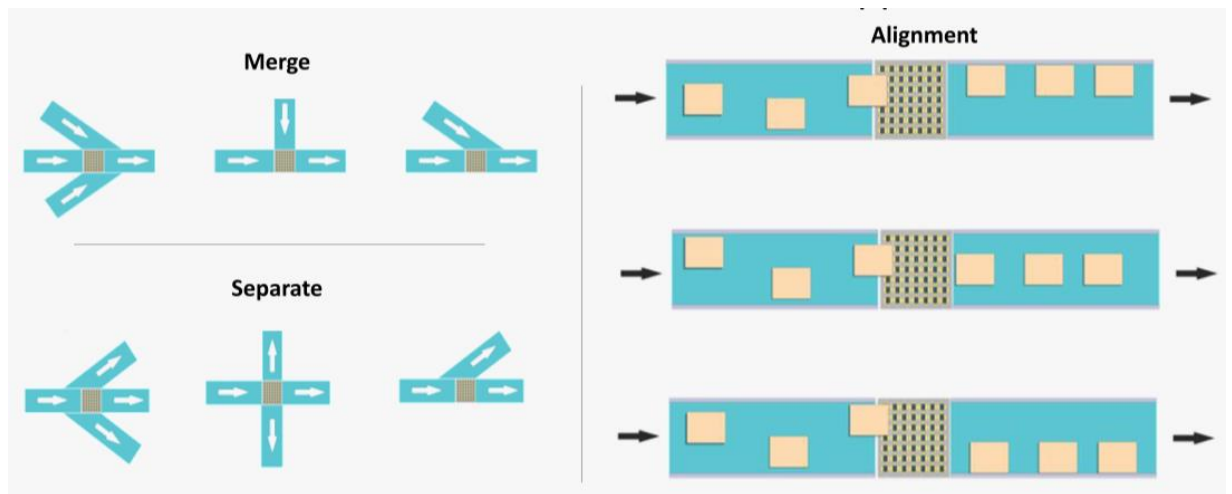

SWEDI APPLICATIONS

THE AEGIS PARTNERSHIP

Aegis is excited to announce its partnership as the North American Representative for Falcon Autotech. Aegis looks forward to continuing this partnership with you for all sortation needs.

Contact for Quote or More Info

AEGIS SORTATION
Better, By Design!

13201 Data Vault Drive
Louisville, KY 40223

502.407.0050 / info@aegissortation.com